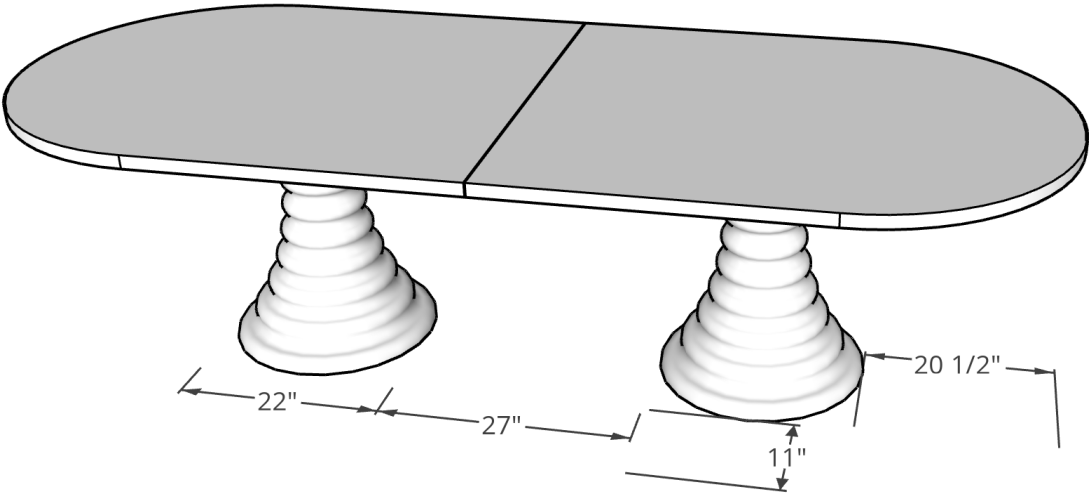

# doorman

Amelia Extendable Double Pedestal Dining Table | Tear Sheet

Standard 40" x 74"-96"

Standard 40" x 74"-96"

Standard 40" x 86"-108"

Standard 40" x 86"-108"

Standard 44" x 98"-120" Amelia

Standard 44" x 98"-120" Amelia

Standard 44" x 112"-134" Amelia

Standard 44" x 112"-134" Amelia