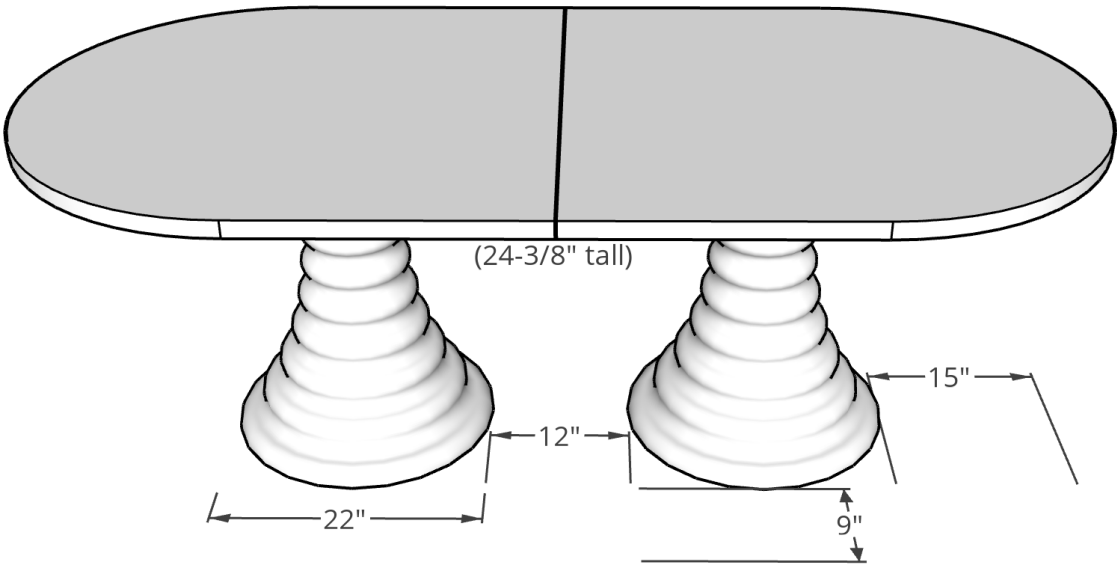

# doorman

Amelia Extendable Double Pedestal Dining Table | Tear Sheet

Standard 40" x 74"-96"

Standard 40" x 74"-96"

Standard 40" x 86"-108"

Standard 40" x 86"-108"

Standard 44" x 98"-120" Amelia

Standard 44" x 98"-120" Amelia

Standard 44" x 112"-134" Amelia

Standard 44" x 112"-134" Amelia