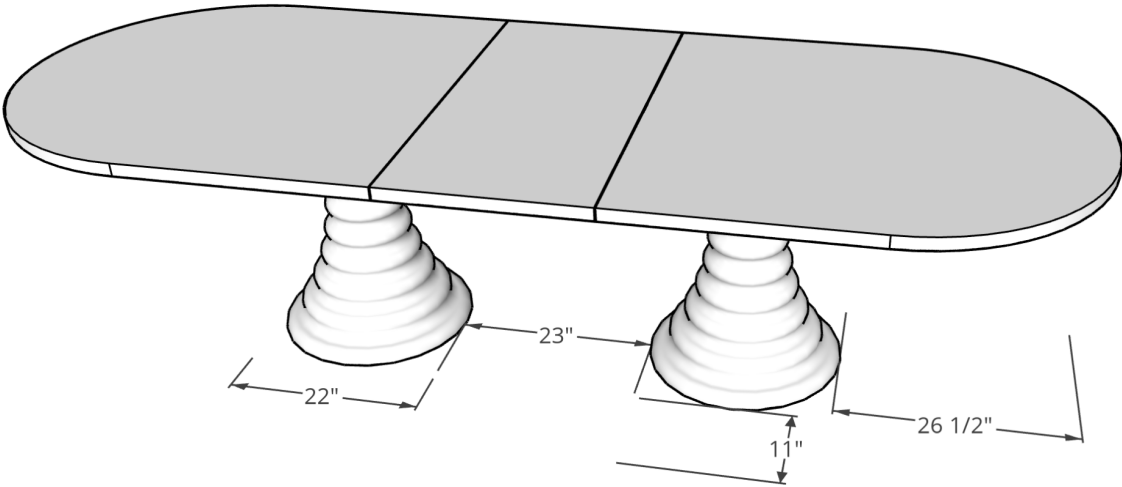

# doorman

Amelia Extendable Double Pedestal Dining Table | Tear Sheet

Standard 40" x 74"-96"

Standard 40" x 74"-96"

Standard 40" x 86"-108"

Standard 40" x 86"-108"

Standard 44" x 98"-120" Amelia

Standard 44" x 98"-120" Amelia

Standard 44" x 112"-134" Amelia

Standard 44" x 112"-134" Amelia