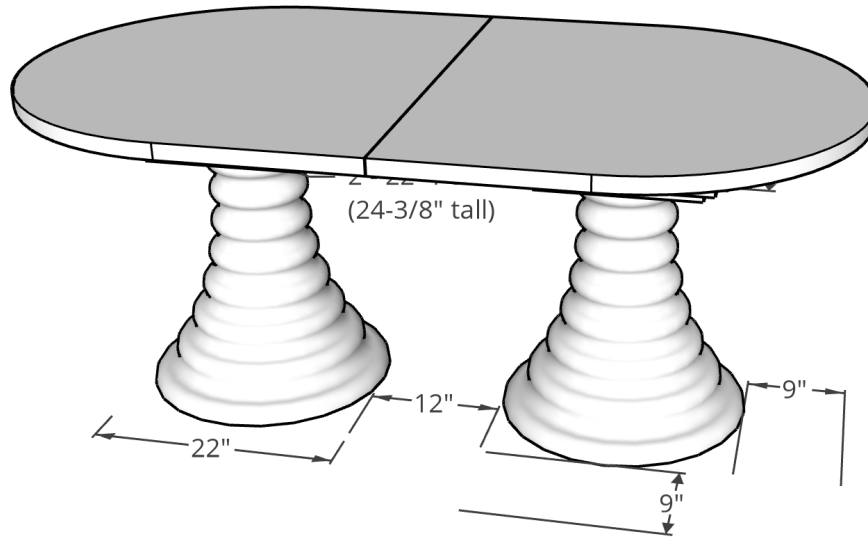

# doorman

Amelia Extendable Double Pedestal Dining Table | Tear Sheet

Standard 40" x 74"-96"

Standard 40" x 74"-96"

Standard 40" x 86"-108"

Standard 40" x 86"-108"

Standard 44" x 98"-120" Amelia

Standard 44" x 98"-120" Amelia

Standard 44" x 112"-134" Amelia

Standard 44" x 112"-134" Amelia