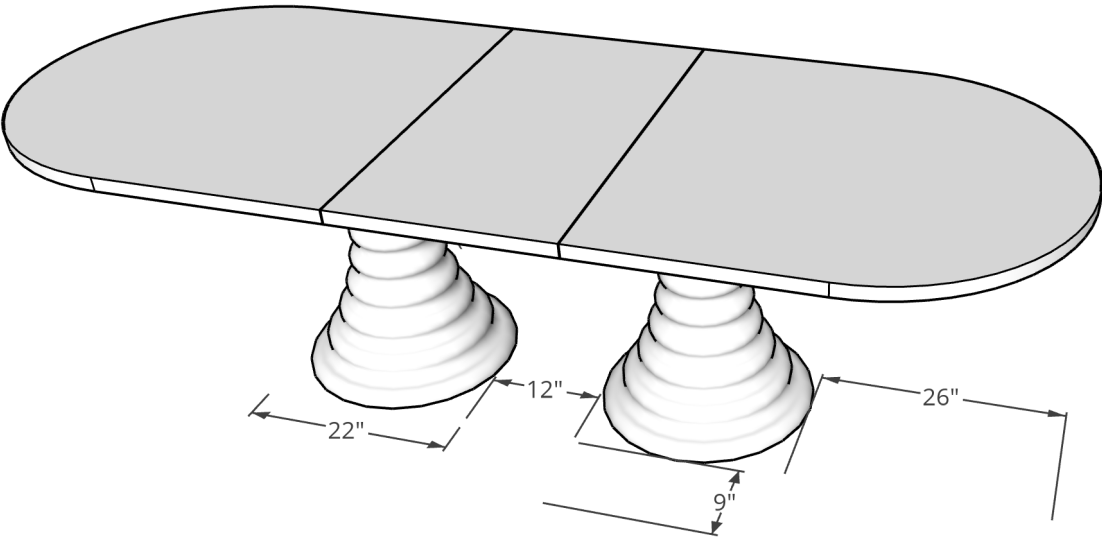

# doorman

Amelia Extendable Double Pedestal Dining Table | Tear Sheet

Standard 40" x 74"-96"

Standard 40" x 74"-96"

Standard 40" x 86"-108"

Standard 40" x 86"-108"

Standard 44" x 98"-120" Amelia

Standard 44" x 98"-120" Amelia

Standard 44" x 112"-134" Amelia

Standard 44" x 112"-134" Amelia