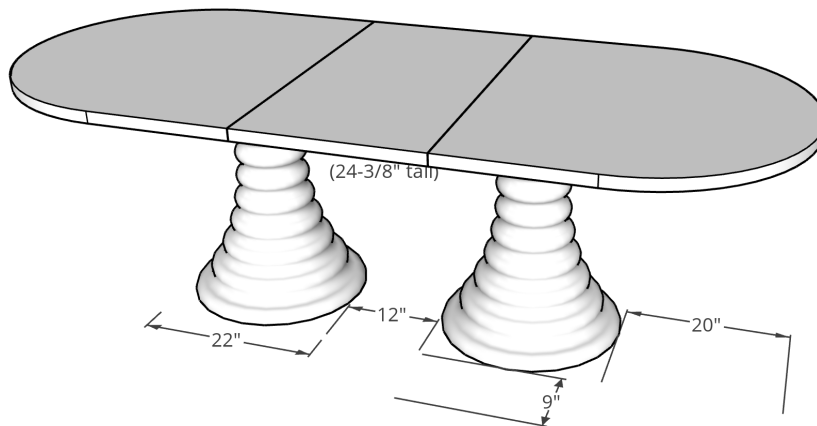

# doorman

Amelia Extendable Double Pedestal Dining Table | Tear Sheet

Standard 40" x 74"-96"

Standard 40" x 74"-96"

Standard 40" x 86"-108"

Standard 40" x 86"-108"

Standard 44" x 98"-120" Amelia

Standard 44" x 98"-120" Amelia

Standard 44" x 112"-134" Amelia

Standard 44" x 112"-134" Amelia