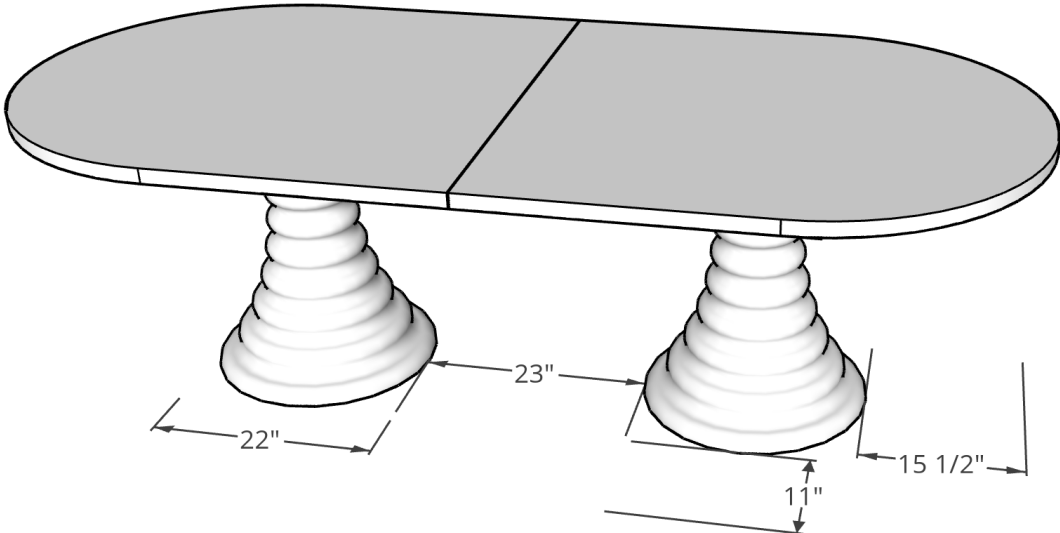

# doorman

Amelia Extendable Double Pedestal Dining Table | Tear Sheet

Standard 40" x 74"-96"

Standard 40" x 74"-96"

Standard 40" x 86"-108"

Standard 40" x 86"-108"

Standard 44" x 98"-120" Amelia

Standard 44" x 98"-120" Amelia

Standard 44" x 112"-134" Amelia

Standard 44" x 112"-134" Amelia